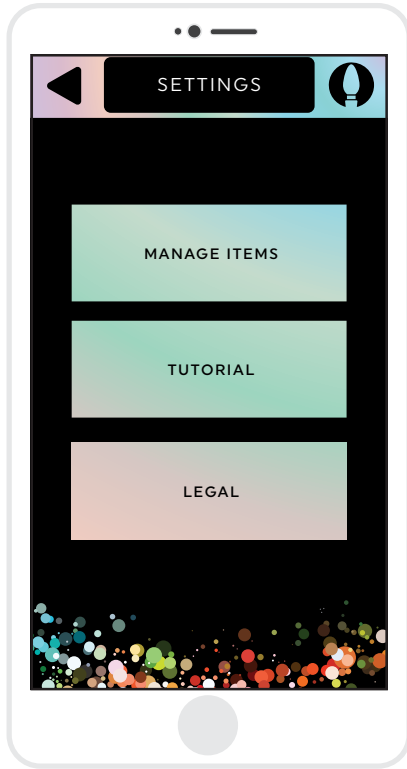

To enjoy music and beat detection with Orchestra of Lights™, you must have at least one item with speaker capability:

LED Projection™ Set with 3 Spotlights and Speaker 🎵 Item #1041148 Model #113362	Light Show Box with Speaker 🎵 Item #1041155 Model #112904
LED Projection™ Set with 5 Spotlights and Speaker 🎵 Item #1041149 Model #113097	Outdoor Speaker 🎵 Item #1061272 Model #113360
LED Tree Duo with Speaker 🎵 Item #1041151 Model #113341	

Your light show is programmed with 6 built-in songs. Or, watch the lights dance to your own music with Bluetooth technology.

For more details, visit OrchestraOfLights.com

For technical issues, please contact Gemmy Industries customer service BEFORE returning the product by calling 800-274-6717.

Help & Products

Ensure your products are connected

Once plugged in, your products should automatically sync to the Hub (as long as the Hub has been properly set up). To check if a product is connected to the Hub, go to **SETTINGS > MANAGE ITEMS** and look for the green circle.