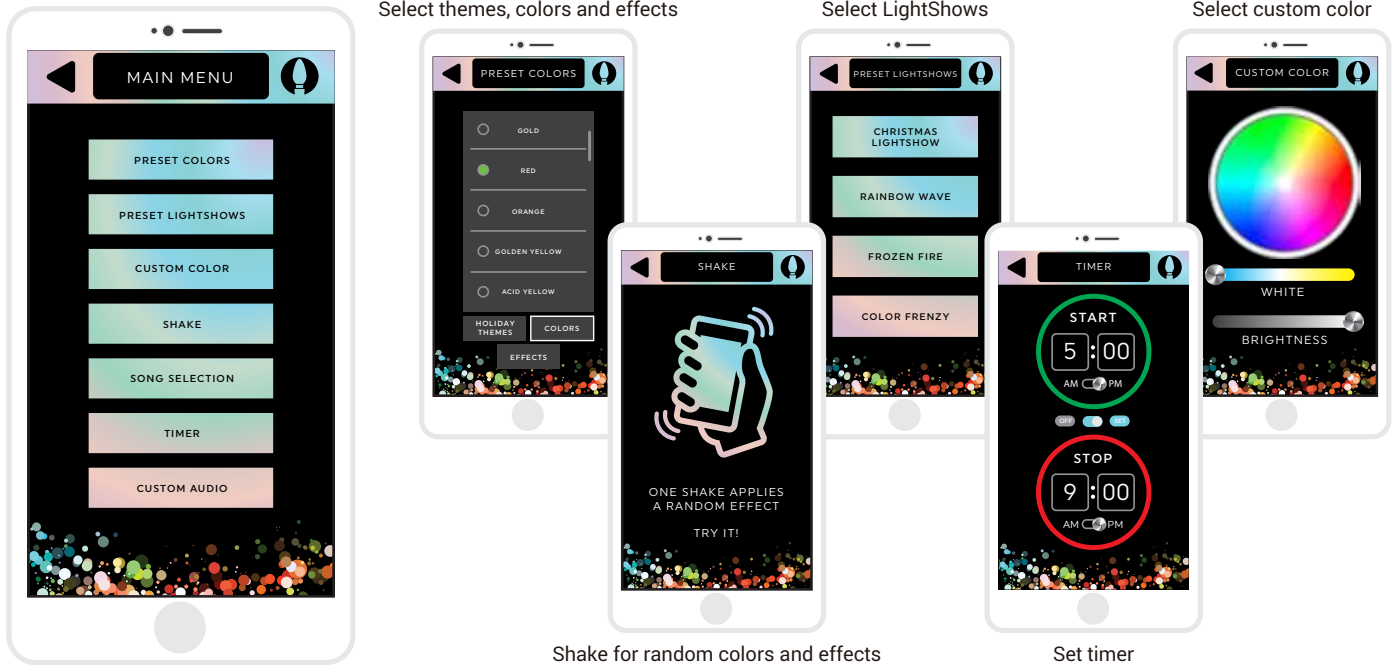

- 1** Download the app
Orchestra of Lights™
- 2** Plug in the Orchestra of Lights™ WiFi Hub
(Requires only ONE Hub for entire light show)

- 3** Link the Hub
Using your smartphone, open settings and go to WiFi selections. Select "Hub-Orchestra of Lights". Next, open the Orchestra of Lights™ app and select **SETUP**.

Musical Light Show

Learn about lighting and music options

Plug in your Orchestra of Lights™ products and wait for them to automatically sync with the Hub. This could take a few minutes. Lights will flash white and begin the Christmas Light Show when successfully connected to the Hub.

Now for the fun part! Orchestra of Lights™ offers multiple themes, colors, effects and preprogrammed light shows. Browse through your options then apply selections to each product to create your ultimate holiday light show. Additionally, with the Light Show Box with Speaker, you can incorporate your existing lights and decor to coordinate with the Light Show.