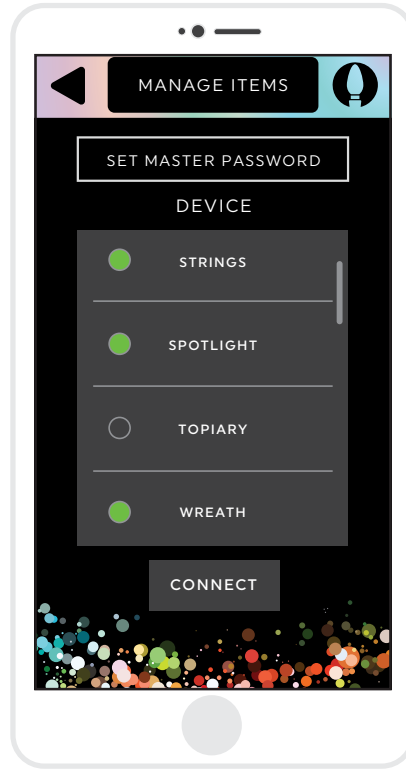

Now for the fun part! Orchestra of Lights™ offers multiple themes, colors, effects and preprogrammed light shows. Browse through your options then apply selections to each product to create your ultimate holiday light show. Additionally, with the Light Show Box with Speaker, you can incorporate your existing lights and decor to coordinate with the Light Show.

To enjoy music and beat detection with Orchestra of Lights™, you must have at least one item with speaker capability:

LED Projection™ Set with 3 Spotlights and Speaker 🎵 Item #1041148 Model #113362	Light Show Box with Speaker 🎵 Item #1041155 Model #112904
LED Projection™ Set with 5 Spotlights and Speaker 🎵 Item #1041149 Model #113097	Outdoor Speaker 🎵 Item #1061272 Model #113360
LED Tree Duo with Speaker 🎵 Item #1041151 Model #113341	

Your light show is programmed with 6 built-in songs. Or, watch the lights dance to your own music with Bluetooth technology.

For more details, visit OrchestraOfLights.com

For technical issues, please contact Gemmy Industries customer service BEFORE returning the product by calling 800-274-6717.

Help & Products

Ensure your products are connected

Once plugged in, your products should automatically sync to the Hub (as long as the Hub has been properly set up). To check if a product is connected to the Hub, go to **SETTINGS > MANAGE ITEMS** and look for the green circle.